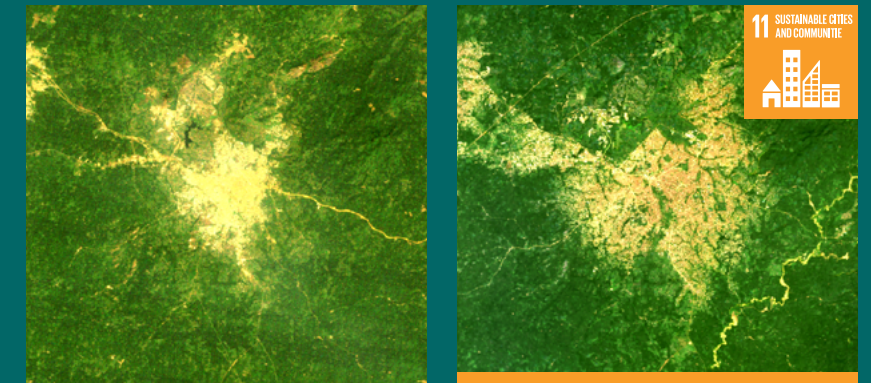

Landsat data available through Digital Earth Africa

Find out more technical detail in [Digital Earth Africa Docs](#)

Urbanisation in Ife, Nigeria from 1986 - 2020, Landsat, RGB

Monitoring crops in Egypt 2001-2020, Landsat, RGB

Measuring water quality and extent in Lake Elmenteita and Lake Nakuru, Kenya 1985-2021, Landsat, RGB

Measuring water on rangelands in Etosha National Park, Namibia 1992-2021, Landsat, False Colour