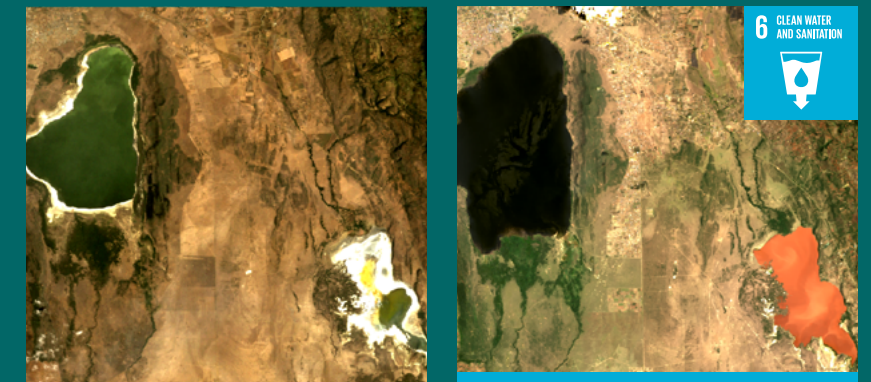

Landsat data available through Digital Earth Africa

Find out more technical detail in [Digital Earth Africa Docs](#)

Urbanisation in Ife, Nigeria from 1986 - 2020, Landsat, RGB

Monitoring crops in Egypt 2001-2020, Landsat, RGB

Measuring water quality and extent in Lake Elmenteita and Lake Nakuru, Kenya 1985-2021, Landsat, RGB

Measuring water on rangelands in Etosha National Park, Namibia 1992-2021, Landsat, False Colour