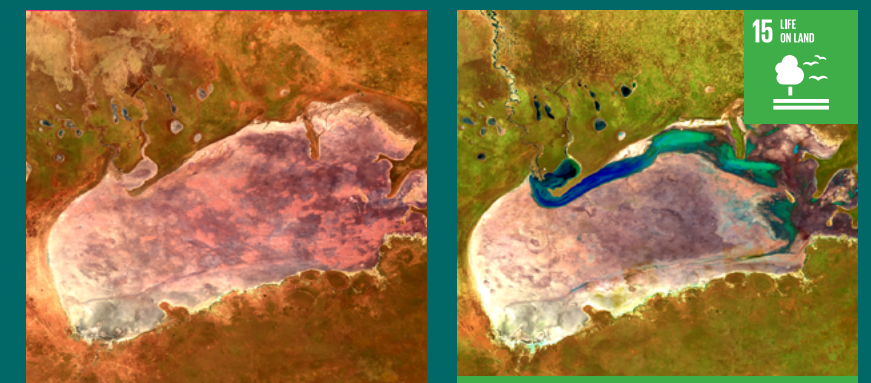

Landsat data available through Digital Earth Africa

Find out more technical detail in [Digital Earth Africa Docs](#)

Urbanisation in Ife, Nigeria from 1986 - 2020, Landsat, RGB

Monitoring crops in Egypt 2001-2020, Landsat, RGB

Measuring water quality and extent in Lake Elmenteita and Lake Nakuru, Kenya 1985-2021, Landsat, RGB

Measuring water on rangelands in Etosha National Park, Namibia 1992-2021, Landsat, False Colour