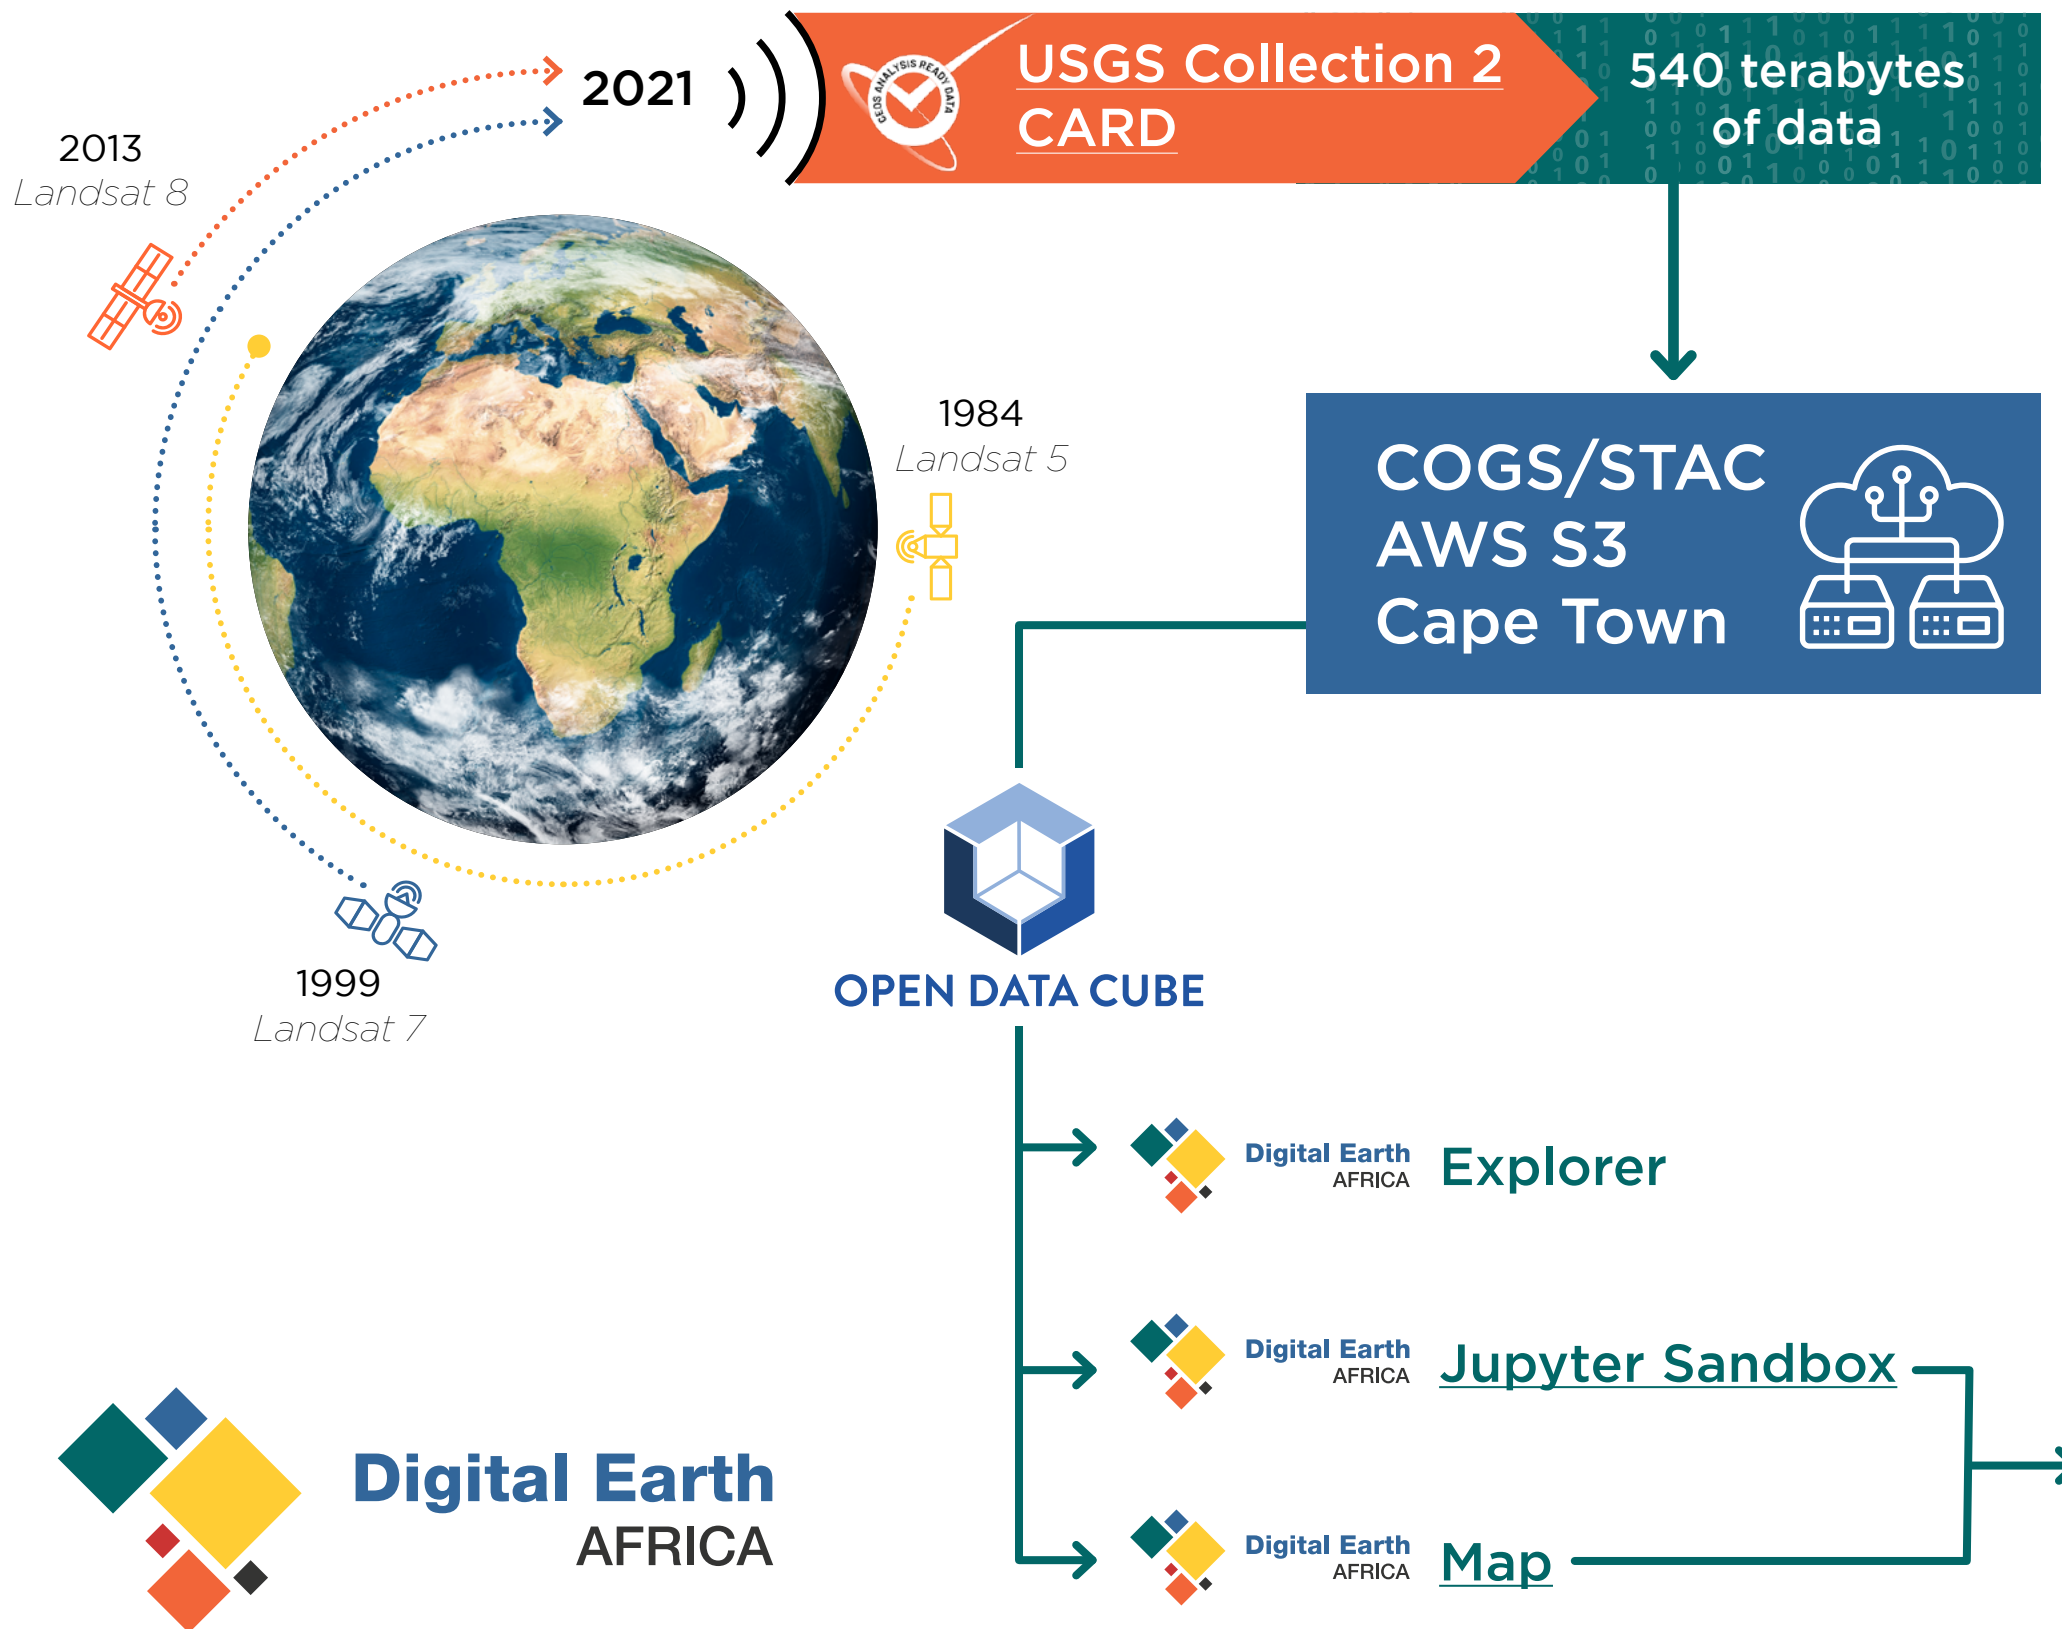

Landsat data available through Digital Earth Africa

Find out more technical detail in [Digital Earth Africa Docs](#)

Urbanisation in Ife, Nigeria from 1986 - 2020, Landsat, RGB

Monitoring crops in Egypt 2001-2020, Landsat, RGB

Measuring water quality and extent in Lake Elmenteita and Lake Nakuru, Kenya 1985-2021, Landsat, RGB

Measuring water on rangelands in Etosha National Park, Namibia 1992-2021, Landsat, False Colour